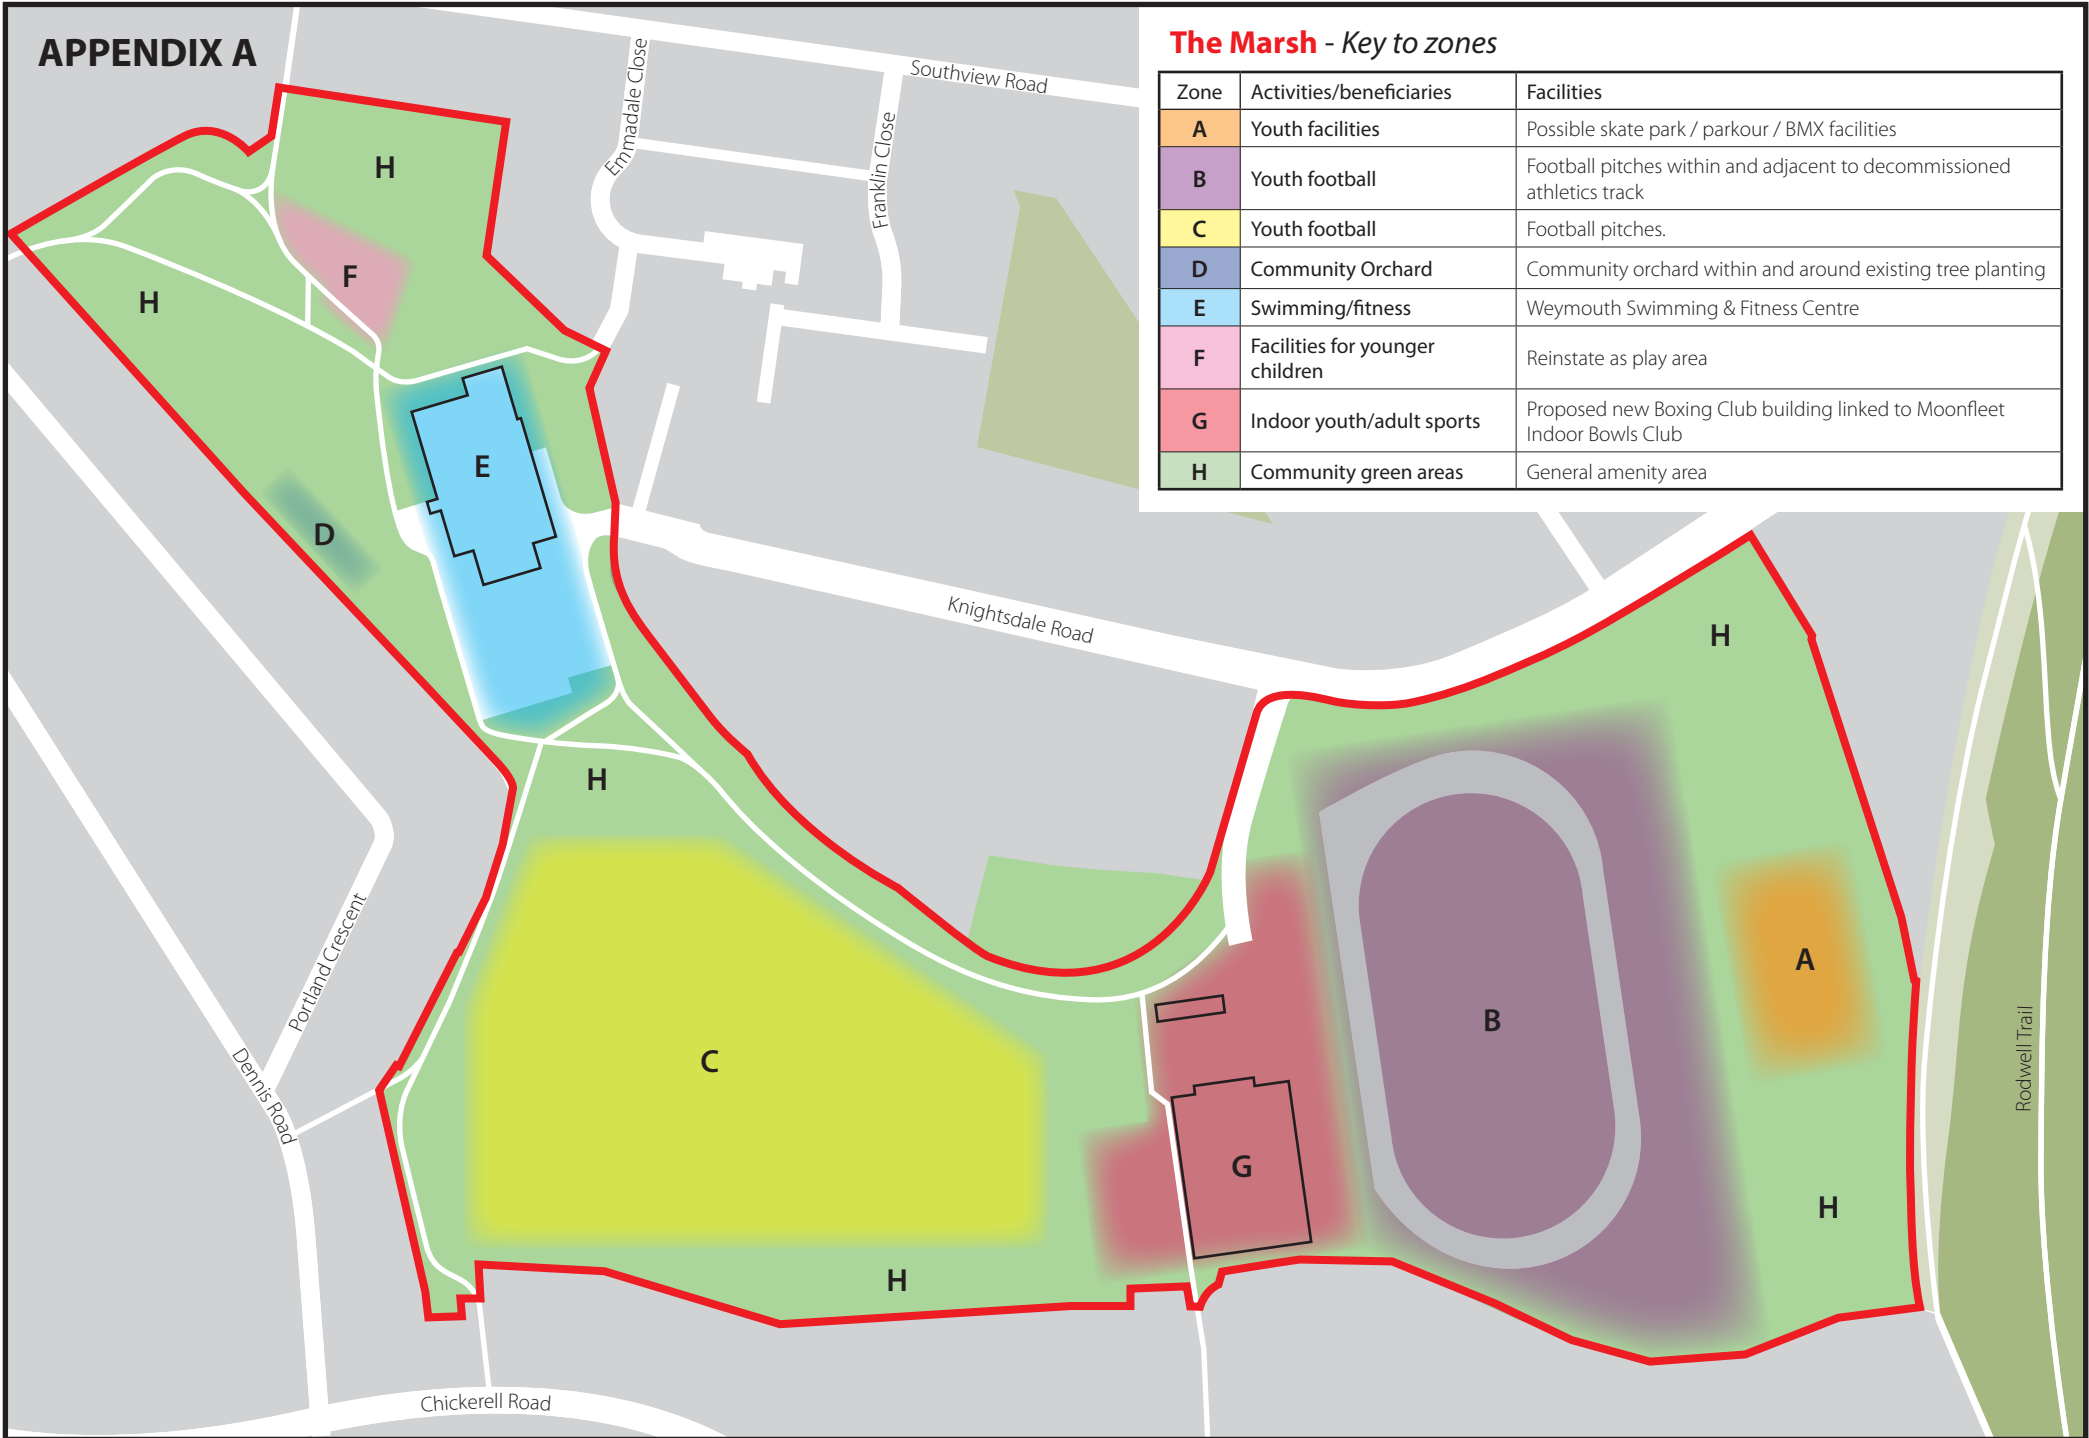

# APPENDIX A

## The Marsh - Key to zones

Zone	Activities/beneficiaries	Facilities
A	Youth facilities	Possible skate park / parkour / BMX facilities
B	Youth football	Football pitches within and adjacent to decommissioned athletics track
C	Youth football	Football pitches.
D	Community Orchard	Community orchard within and around existing tree planting
E	Swimming/fitness	Weymouth Swimming & Fitness Centre
F	Facilities for younger children	Reinstate as play area
G	Indoor youth/adult sports	Proposed new Boxing Club building linked to Moonfleet Indoor Bowls Club
H	Community green areas	General amenity area